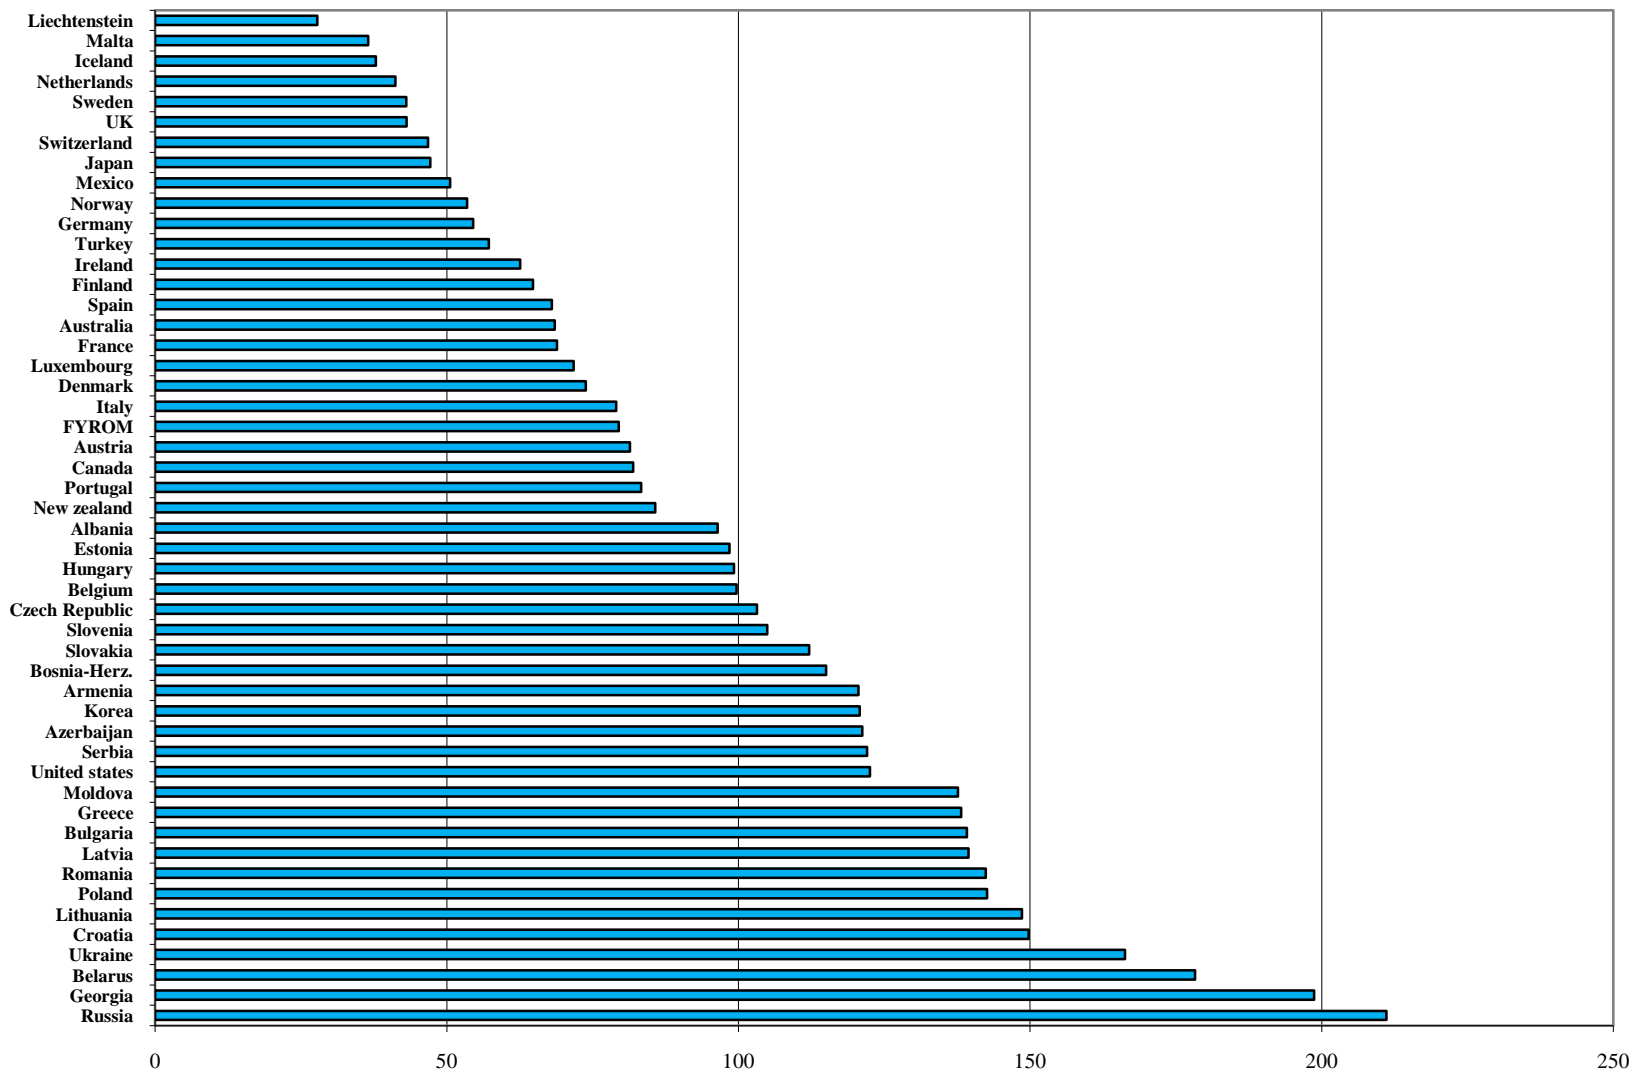

Total number of road deaths per million population in 2008

Total number of road deaths per million population in 2008

Road Injury Accidents (1990=100)

Road Casualties (1990=100)

Road Fatalities (1990=100)