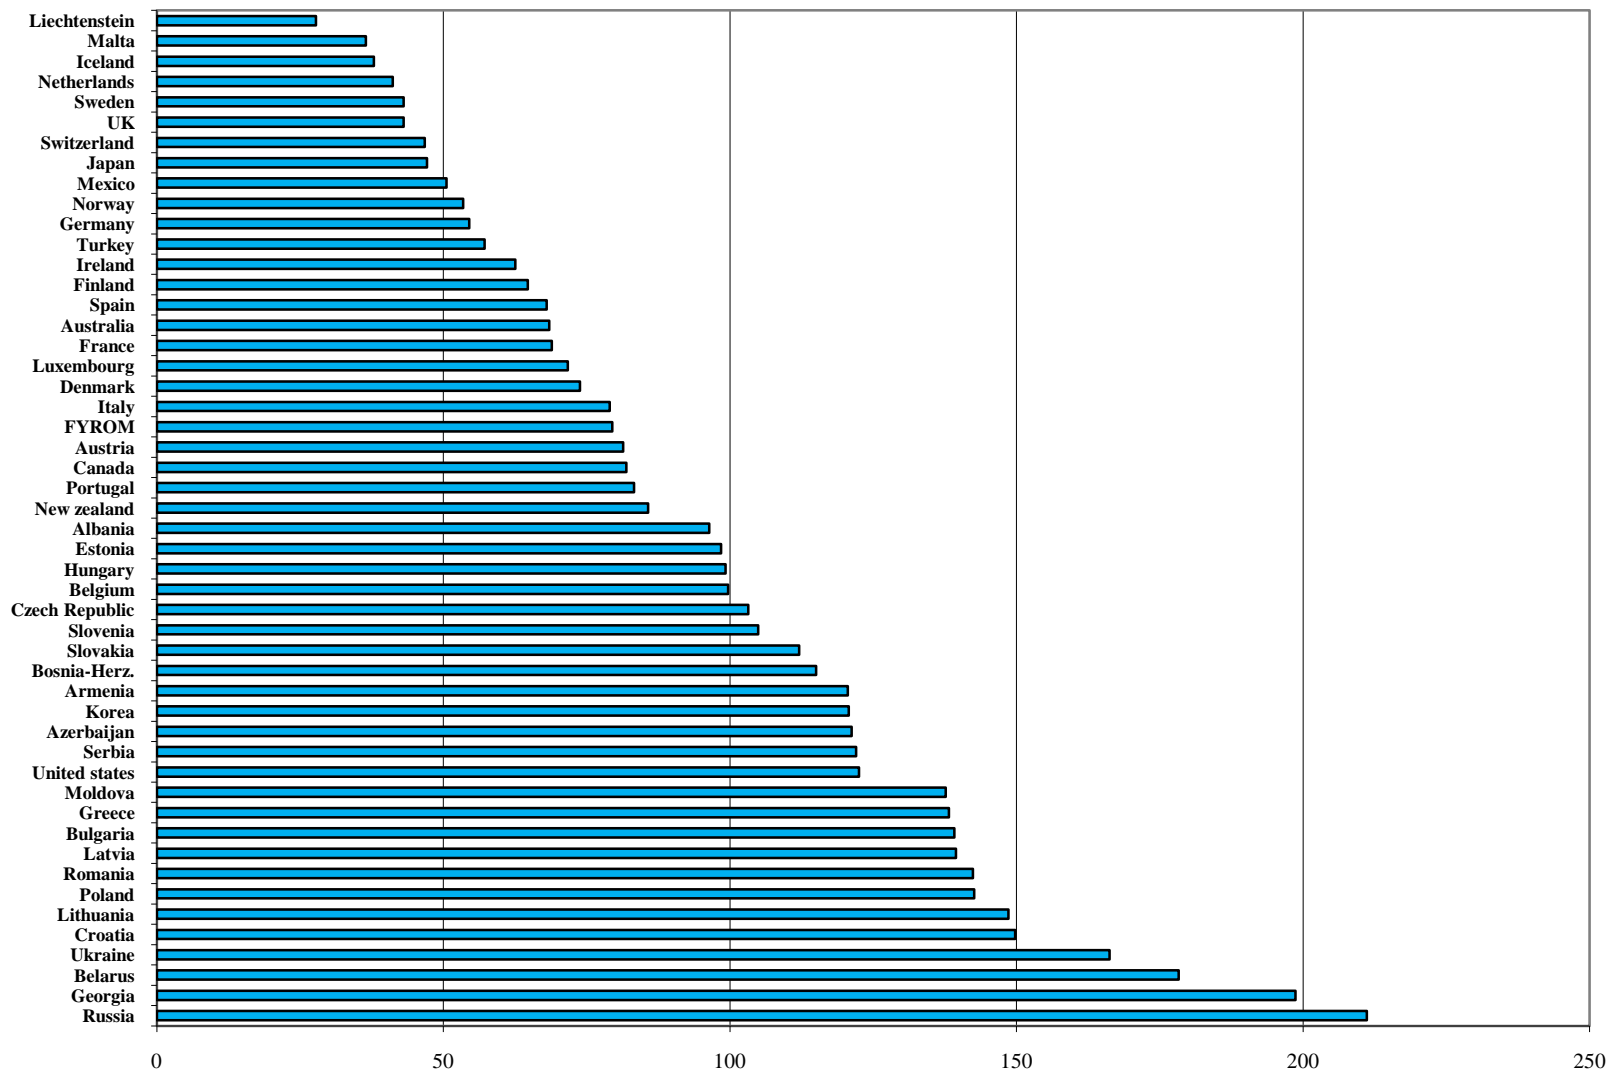

Total number of road deaths per million population in 2008

Total number of road deaths per million population in 2008

Road Injury Accidents (1990=100)

Road Casualties (1990=100)

Road Fatalities (1990=100)